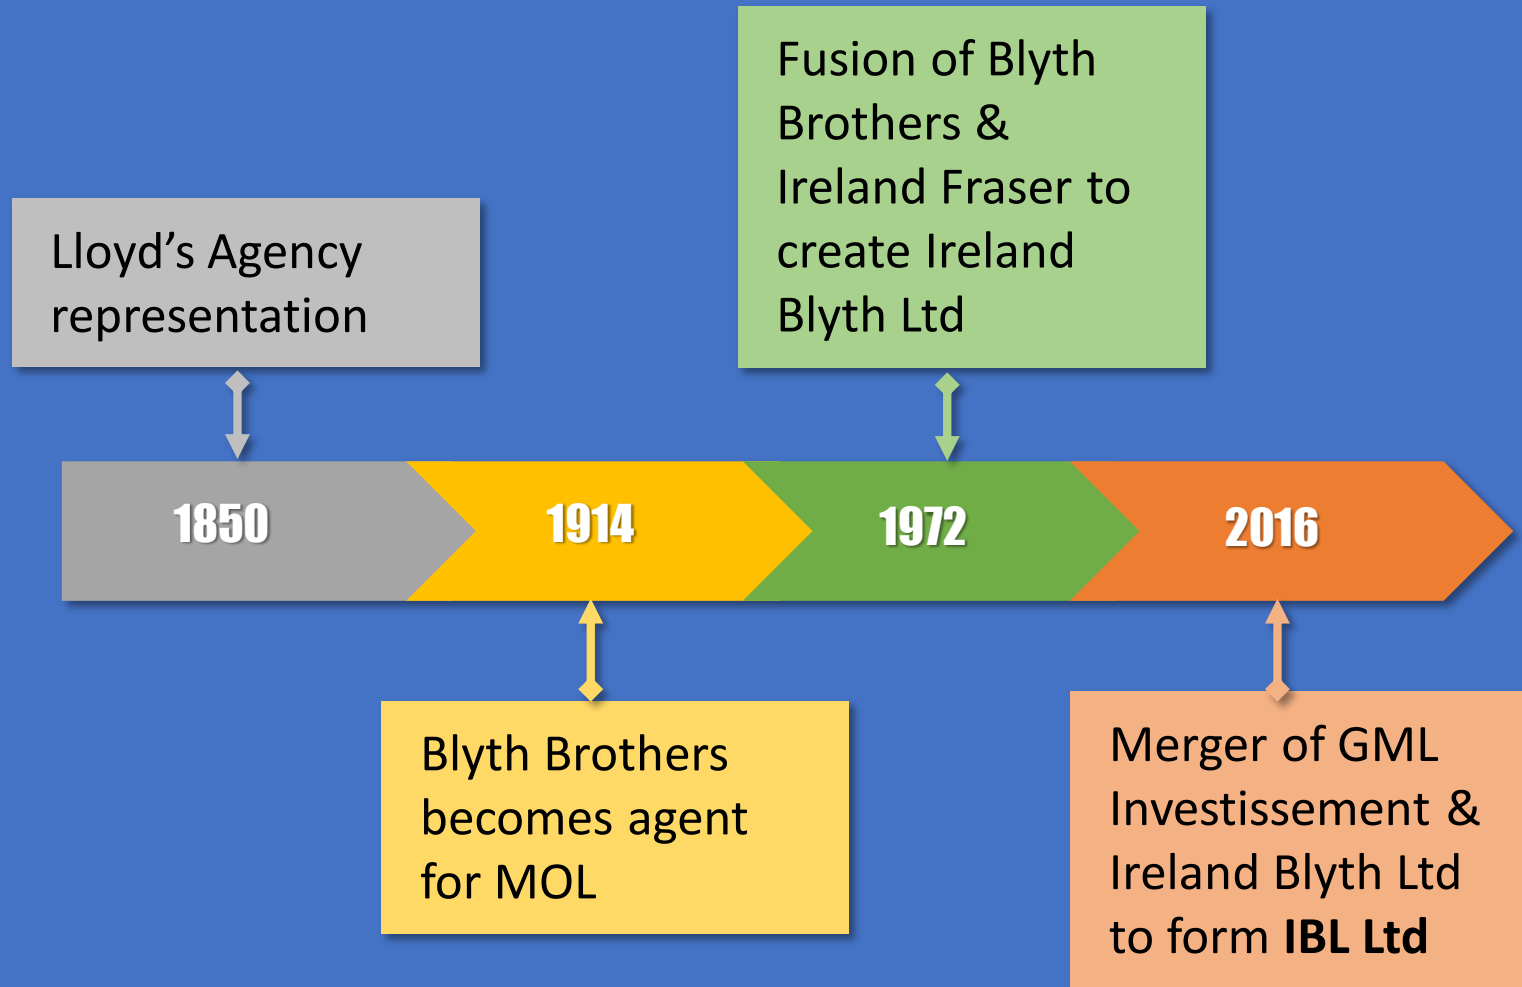

Our Milestones